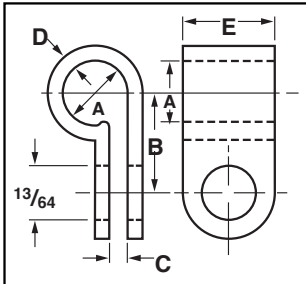

CLIPS AND CLAMPS

PPC-1538

PLASTIC CABLE CLAMPS

Polypropylene clamps hold harnesses, cables and tubing.

- Used for construction, maintenance and assembly-line operations.
- Use in control cabinets, panels and general applications.
- Tough, durable, yet extremely lightweight.
- Working temperature range: -66° to 340°F (-54° to 170°C).
- Clean, smooth edges for easy handling.
- Fast installation.

Part #	Pack Qty.	A Dia.	B	C	D	E width	Color
PPC-1525	18/bag	1/4"	25/64"	1/32"	3/64"	3/8"	Natural
PPC-1525UVB	18/bag	1/4"	25/64"	1/32"	3/64"	3/8"	Black
PPC-1538	15/bag	3/8"	31/64"	1/32"	3/64"	3/8"	Natural
PPC-1538UVB	15/bag	3/8"	31/64"	1/32"	3/64"	3/8"	Black
PPC-1550	12/bag	1/2"	35/64"	3/64"	3/64"	3/8"	Natural
PPC-1550UVB	12/bag	1/2"	35/64"	3/64"	3/64"	3/8"	Black
PPC-1575	6/bag	3/4"	39/64"	3/32"	3/64"	1/2"	Natural
PPC-1575UVB	6/bag	3/4"	39/64"	3/32"	3/64"	1/2"	Black
PPC-1600	4/bag	1"	51/64"	3/32"	3/64"	1/2"	Natural
PPC-1600UVB	4/bag	1"	51/64"	3/32"	3/64"	1/2"	Black

PPC-1525UVB

PLASTIC CORD CLIPS

Organize speaker wire, holiday lights, computer and lamps cords.

- Extra wide spring arm and reinforced stress points add strength and durability.
- Pre-applied adhesive base for easy installation.

- Ratcheting/releasable feature allows adjustment to a range of bundle diameters.
- Pre-applied adhesive base for easy installation.

Part #	Pack Qty.	Size	Color
GKK-1538	6/card	3/8"	Natural
GKK-1538UVB	6/card	3/8"	Black
GKK-1550	4/card	1/2"	Natural
GKK-1575	2/card	3/4"	Natural